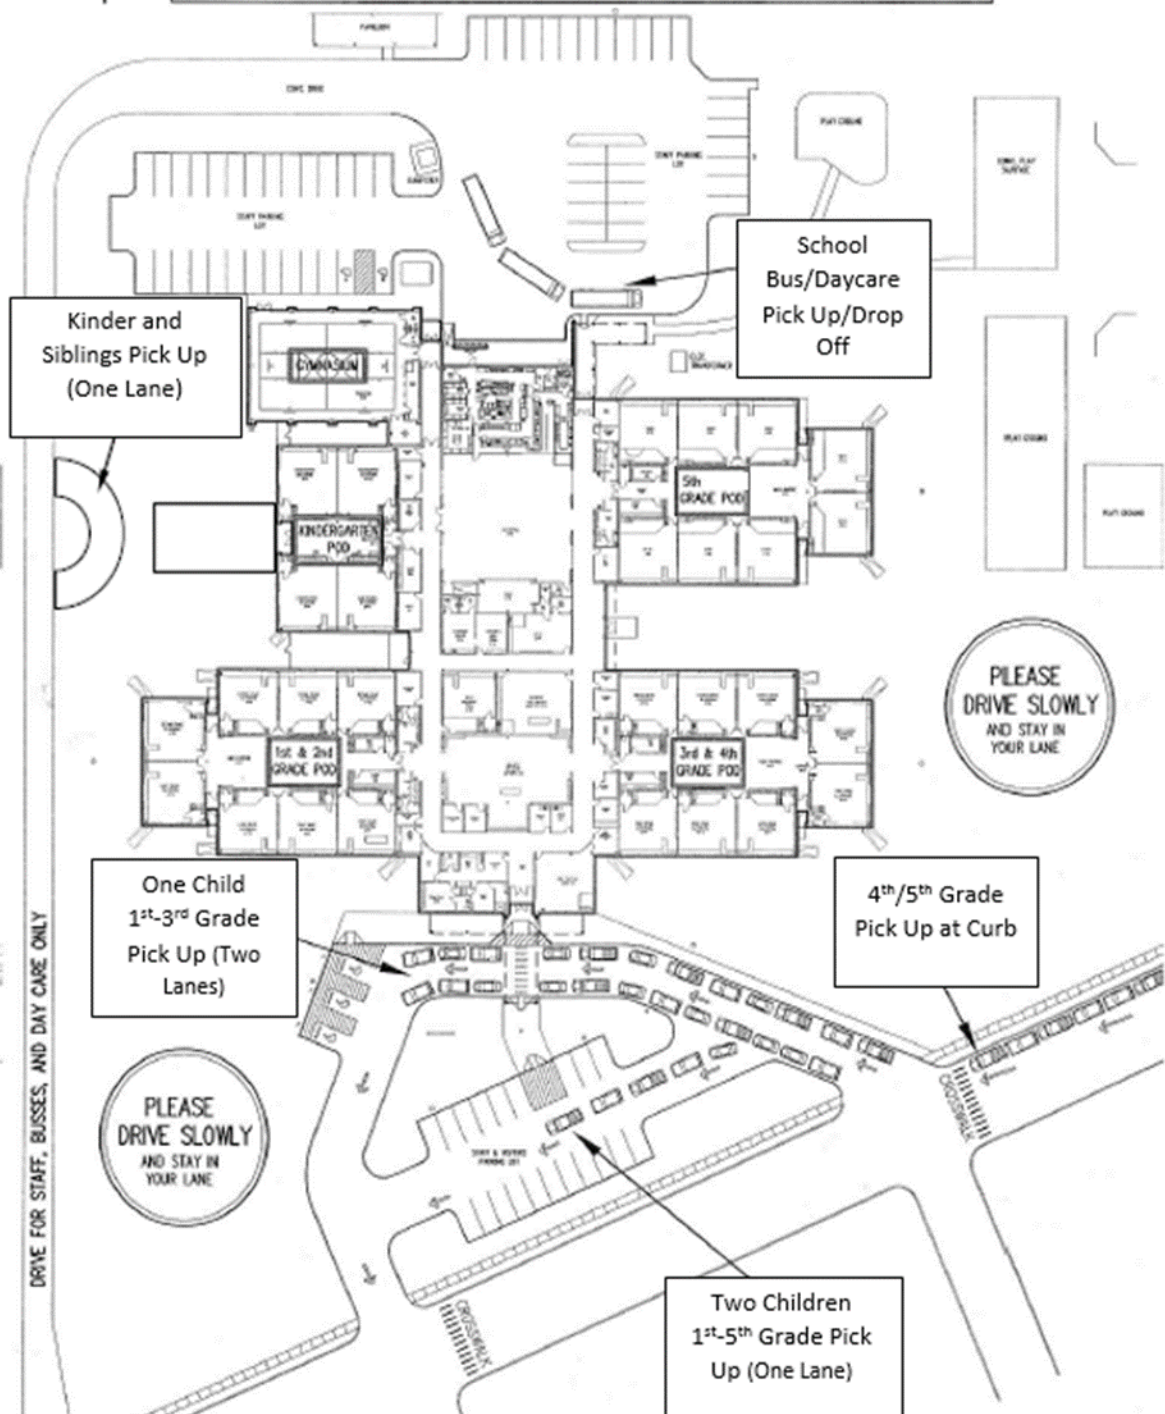

# Pick Up Map

BAD WEATHER DAYS – ONE LANE THROUGH DRIVEWAY

**WEST FOUNDATION ELEMENTARY**

5220 Lake Wellington Parkway  
Wichita Falls, TX 76310