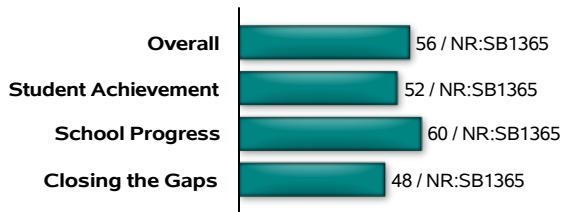

State accountability ratings are based on three domains: Student Achievement, School Progress, and Closing the Gaps. The graph below provides summary results for SOUTHERN HILLS EL. Scores are scaled from 0 to 100 to align with letter grades.