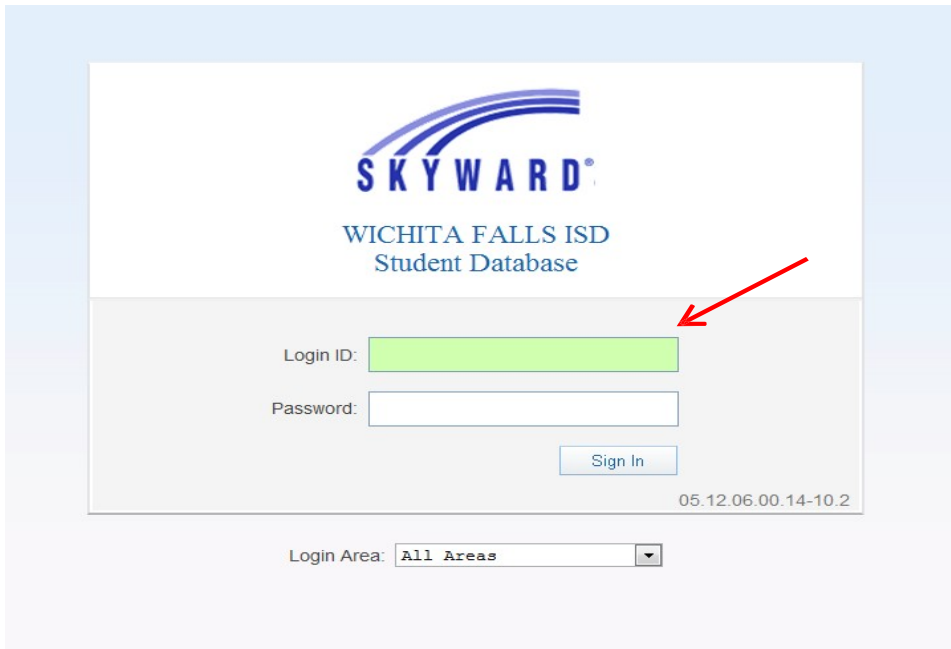

Once inside Family Access, click 'Account Info' in the upper right hand corner to change your password.

Click 'Change My Password.'