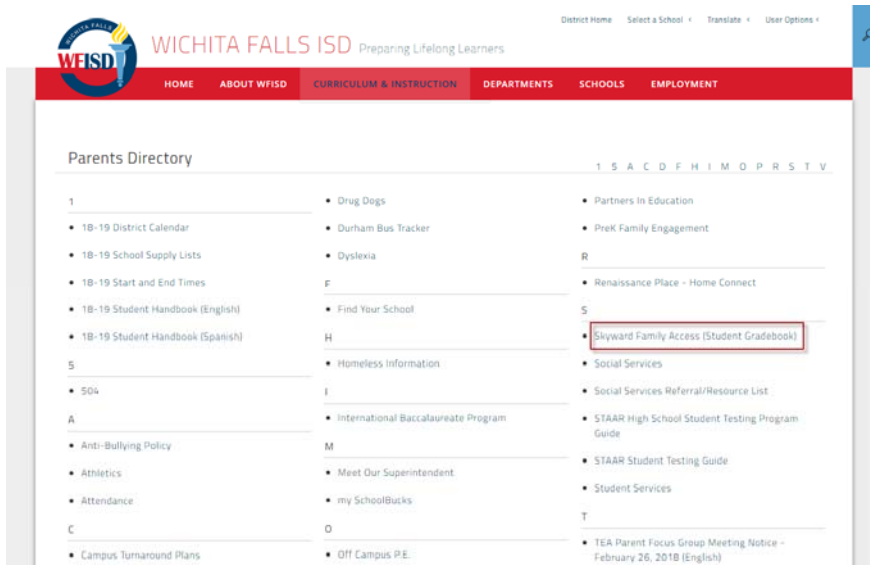

How do I see my child's grades through Skyward Family Access?

Go to www.wfisd.net, Parents page, then find Skyward Family Access listed under 'S' on the right hand side of the screen.

Once you click Skyward Family Access, the Skyward Family Access screen will appear. Instructions and a how-to video are available. Please click Skyward Login to continue.