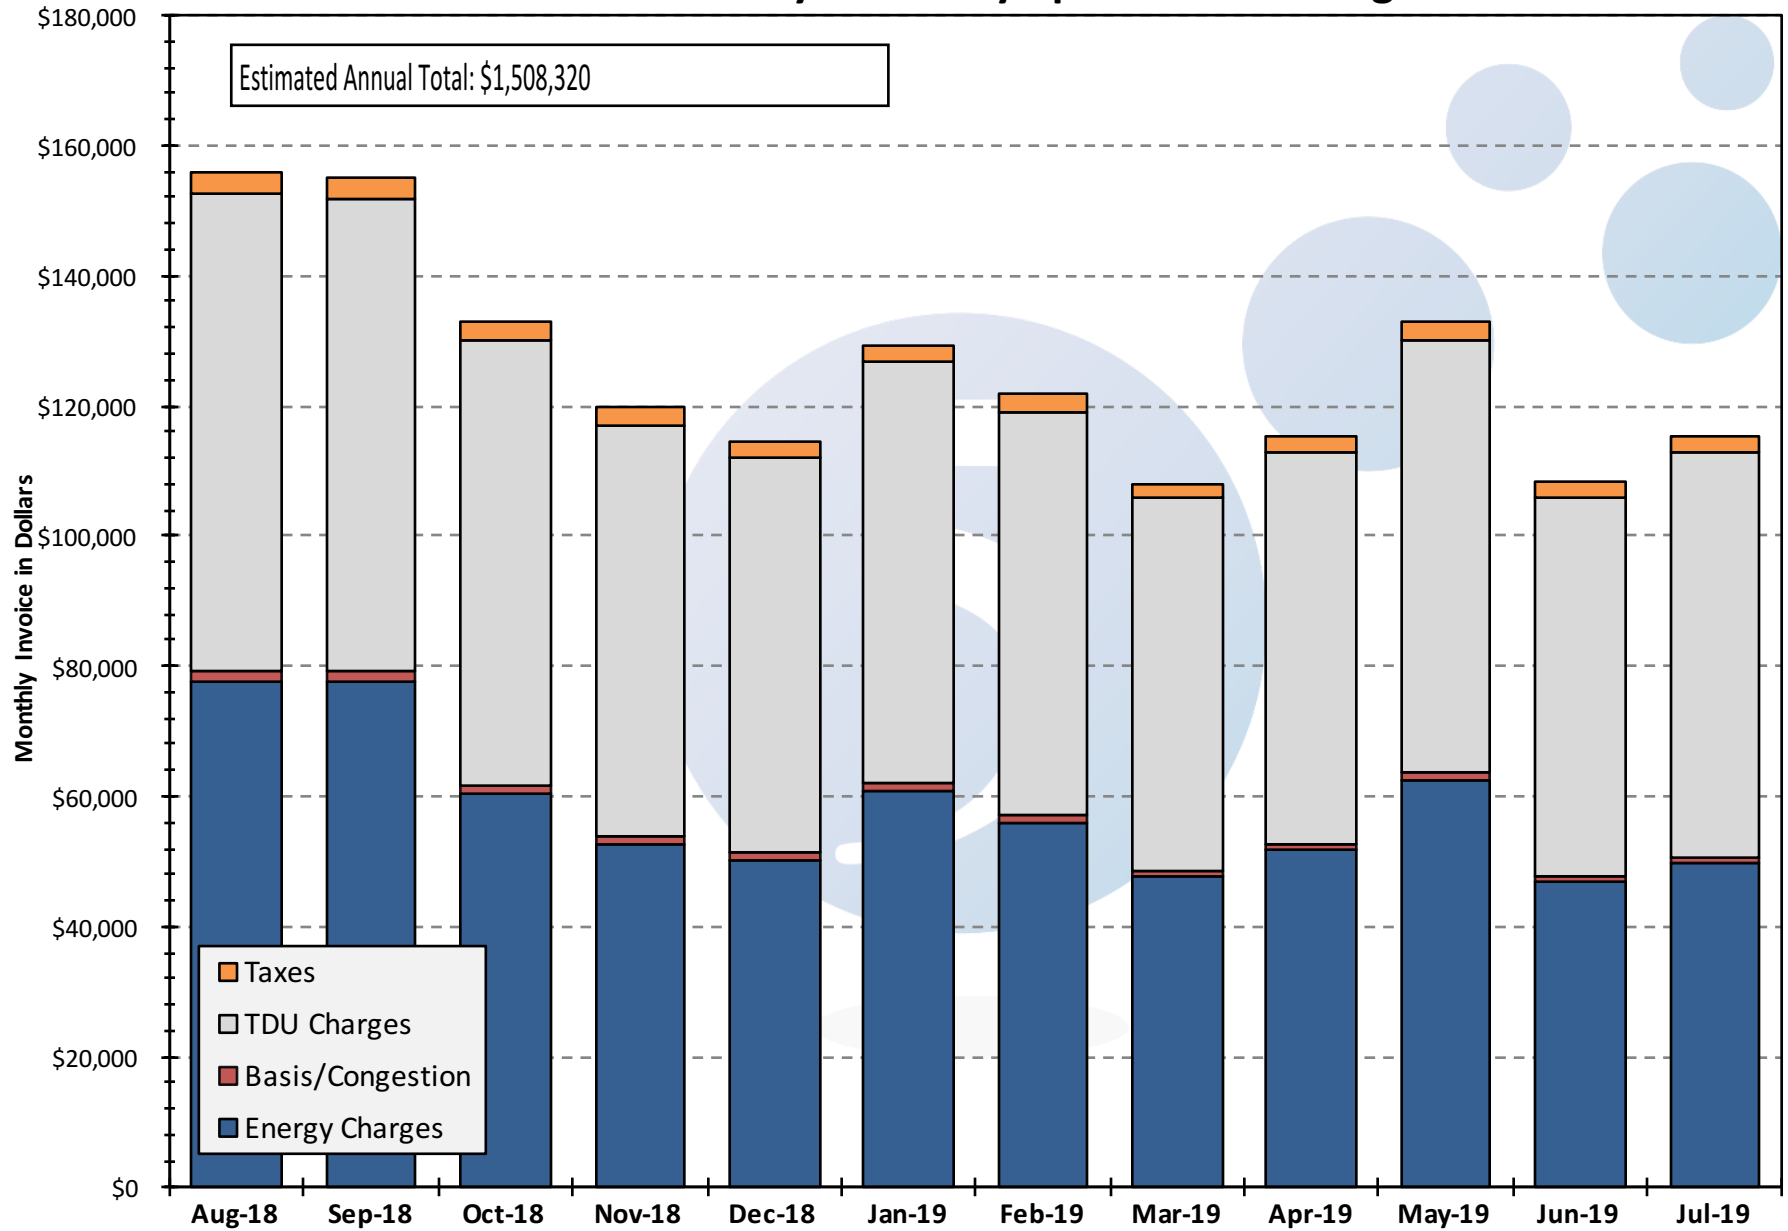

Wichita Falls ISD Monthly Electricity Spend Forcast Aug '18 - Jul '19